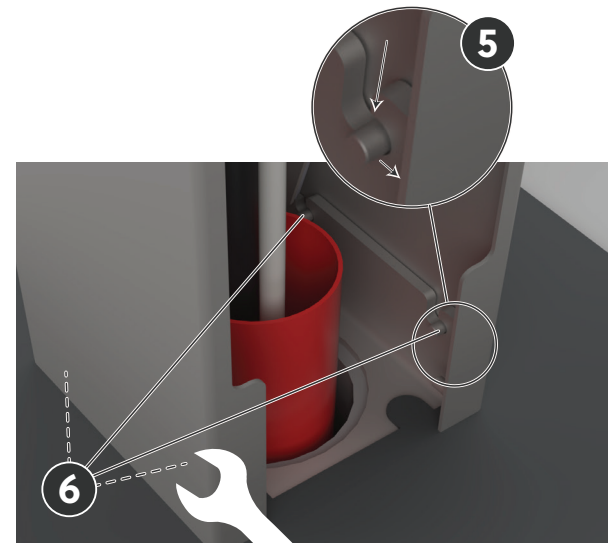

# Smappee floorplate for tube 120 x 120 mm

## Quick install guide

More info?

What's in the box

Floorplate

Cover plate

Anchor screw

70-0187 - QIG-floorplate for tube 120 x 120 mm - 202502