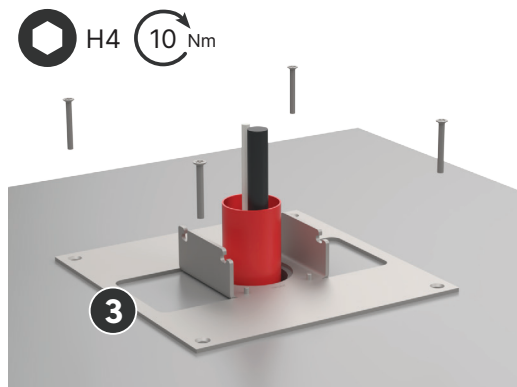

# Smappee floorplate for tube 120 x 120 mm

## Quick install guide

More info?

What's in the box

Floorplate

Cover plate

Anchor screw

70-0187 - QIG-floorplate for tube 120 x 120 mm - 202502