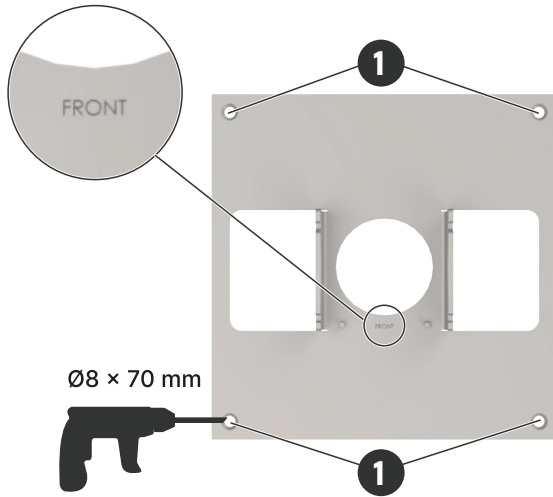

# Smappee floorplate for tube 120 x 120 mm

## Quick install guide

More info?

What's in the box

Floorplate

Cover plate

Anchor screw

70-0187 - QIG-floorplate for tube 120 x 120 mm - 202502