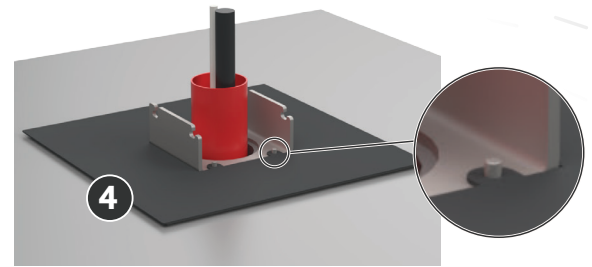

# Smappee floorplate for tube 120 x 120 mm

## Quick install guide

More info?

What's in the box

Floorplate

Cover plate

Anchor screw

70-0187 - QIG-floorplate for tube 120 x 120 mm - 202502